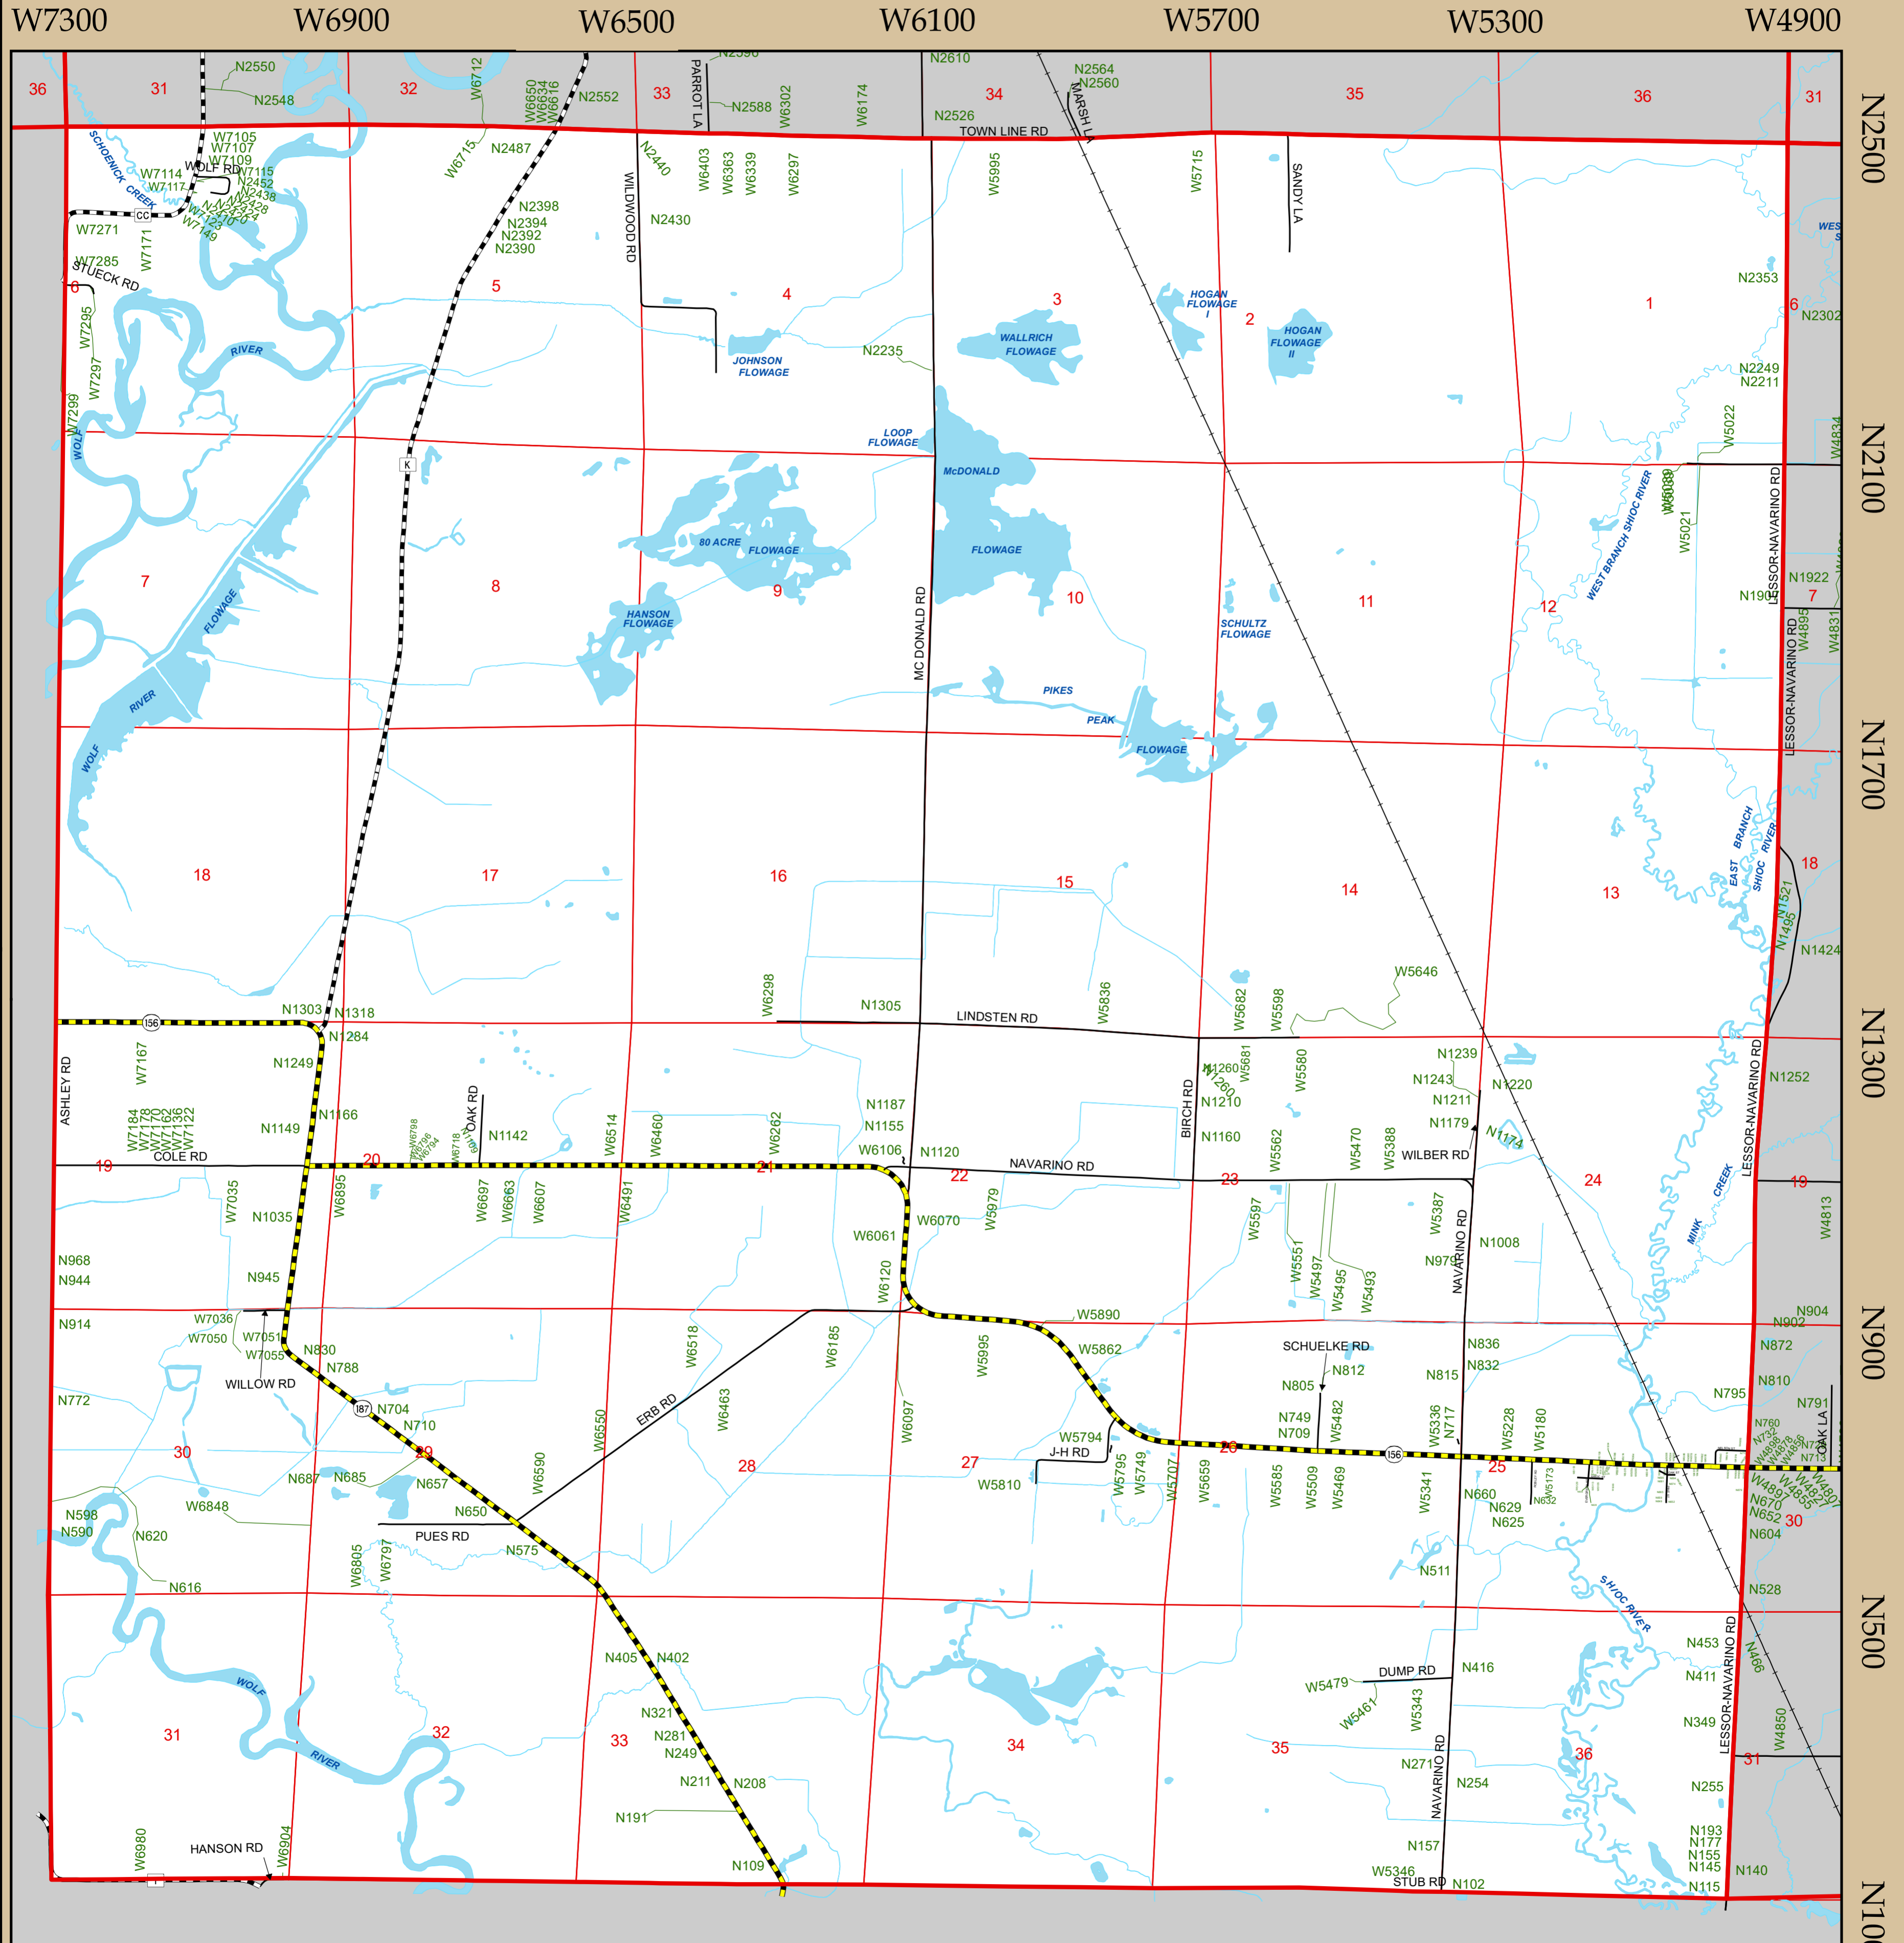

Town of Navarino

T.25 N R.16 E.

Legend

- Federal/State Highways
- County Highways
- Town/Municipal Roads
- Private Roads
- Railroads
- Waterbodies
- Navarino Wildlife Area

Information depicted on this map was interpreted from digital orthophotography and various other land records. An attempt was made to accurately represent the information shown hereon, however, recent changes in the physical and cultural landscape many not be represented. This map is intended for planning and general use only. Please refer to the original source documents for detailed information. If you have any questions or discover any discrepancies on this map, please contact the Shawano County Technology Services Dept. 715-526-4614.

Cartography: David Poffinbarger, GISP
 Shawano County GIS Coordinator/Land Information Officer
 Date: 23 January 2018

Town of Navarino